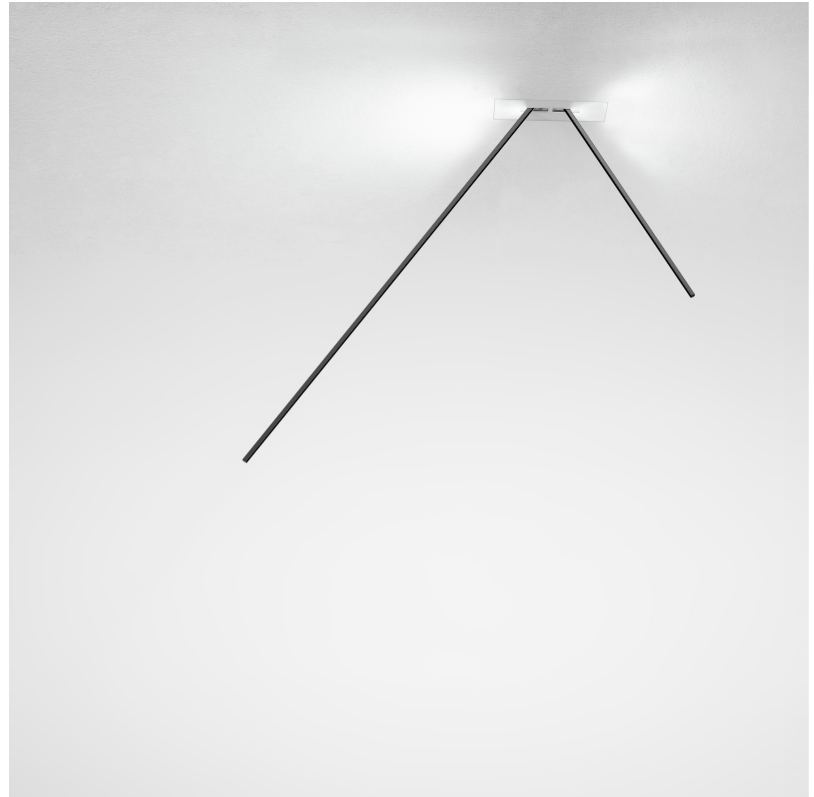

PROJECT	_____
TYPE	_____
SPECIFIER	_____
QUANTITY	_____
DATE	_____

SPILLO 2 ROD RECESSED

D46030- _____ - _____
base number   Color   Finish
                         Temperature   Options

1. To build a product code in our configurator select the specify button on the base model # product page
2. To build a manual product code on this datasheet choose from the options listed below in blue font and add the suffix to the base model #

GENERAL

Series: Spillo
Subseries: Spillo 2 Rod
Partner: Icone
Division: Design
Installation: Recessed
Product Type: Ceiling Recessed
Mounting Location: Ceiling
Light Distribution: Adjustable

PHYSICAL

Shape: Rectangle
Length (mm): 50
Length (in): 1 ¹⁵/₁₆
Width (mm): 900
Width (in): 35 ⁷/₁₆
Height (mm): 600
Height (in): 23 ⁵/₈
Fixture Finish: WHI / BLK / CHR / BGD
Fixture Material: Brass

ELECTRICAL

Lamp Type: LED
Total Output Wattage (W): 11.88
Dimming: 0-10V Dimming
Driver Included: No
Driver Location: Remote
Driver Type: Constant Voltage - 120Vac
Driver Class: Class 2
Input Voltage (V): 120
Output Voltage (V): 12
Upon Request: (Not included, see components) 0-10Vdc dimming / 277Vac

LED

Color Temperature (°K): 2700 / 3000
Nominal Lumen (lm): 990
CRI: >90 CRI
Lamp Life (hrs): 50000

OPTICAL

Adjustability: Tilt 90°

RATINGS AND CERTIFICATIONS

Certified By: Certified for North American Standards
IP rating: IP20