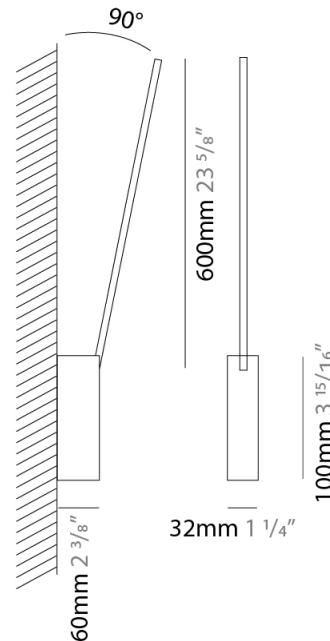

SPILLO 1 ROD SURFACE

D42033- -

base number
Color   Finish
Temperature   Options

1. To build a product code in our configurator select the specify button on the base model # product page
2. To build a manual product code on this datasheet choose from the options listed below in blue font and add the suffix to the base model #

GENERAL

Series: Spillo
Subseries: Spillo 1 Rod
Partner: Icone
Division: Design
Installation: Surface
Product Type: Wall Surface
Mounting Location: Wall
Light Distribution: Adjustable

PHYSICAL

Shape: Rectangle
Width (mm): 32
Width (in): 1 1/4
Height (mm): 600
Height (in): 23 5/8
Extension (mm): 560
Extension (in): 22 1/16
Fixture Finish: WHI / WHC / BLK / BGD
Fixture Material: Brass

ELECTRICAL

Lamp Type: LED
Total Output Wattage (W): 6.6
Dimming: 0-10V Dimming
Driver Included: Yes
Driver Location: Integrated
Driver Type: Constant Voltage - 120-277Vac - non-dimming
Driver Class: Class 2
Input Voltage (V): Universal
Output Voltage (V): 12
Upon Request: (Included) Integral: 277Vac / (Not included, see components) Remote: 0-10Vdc dimming @120Vac only

LED

Color Temperature (°K): 2700 / 3000
Nominal Lumen (lm): 660
CRI: >90 CRI
Lamp Life (hrs): 50000

OPTICAL

Adjustability: Tilt 90°

RATINGS AND CERTIFICATIONS

Certified By: Certified for North American Standards
IP rating: IP20

PROJECT	_____
TYPE	_____
SPECIFIER	_____
QUANTITY	_____
DATE	_____