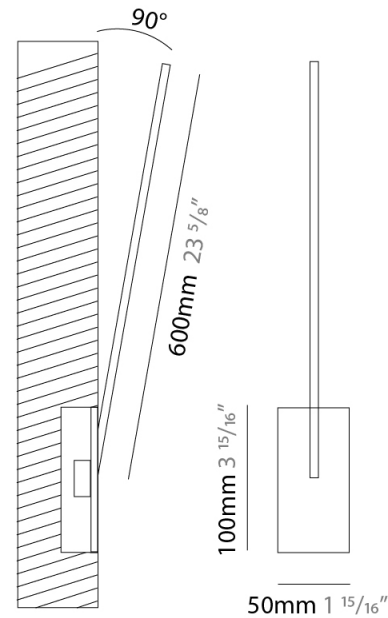

PROJECT	_____
TYPE	_____
SPECIFIER	_____
QUANTITY	_____
DATE	_____

SPILLO 1 ROD RECESSED

D46016- _____ - _____
base number   Color   Finish
                          Temperature   Options

1. To build a product code in our configurator select the specify button on the base model # product page
2. To build a manual product code on this datasheet choose from the options listed below in blue font and add the suffix to the base model #

GENERAL

Series: Spillo
Subseries: Spillo 1 Rod
Partner: Icone
Division: Design
Installation: Recessed
Product Type: Wall Recessed
Mounting Location: Wall
Light Distribution: Adjustable

PHYSICAL

Shape: Rectangle
Width (mm): 50
Width (in): 1 ¹⁵/₁₆"
Height (mm): 600
Height (in): 23 ⁵/₈"
Fixture Finish: WHI / BLK / CHR / BGD
Fixture Material: Brass

ELECTRICAL

Lamp Type: LED
Total Output Wattage (W): 7.92
Dimming: 0-10V Dimming
Driver Included: No
Driver Location: Remote
Driver Type: Constant Voltage - 120Vac
Driver Class: Class 2
Input Voltage (V): 120
Output Voltage (V): 12
Upon Request: (Not included, see components) 0-10Vdc dimming / 277Vac

LED

Color Temperature (°K): 2700 / 3000
Nominal Lumen (lm): 660
CRI: >90 CRI
Lamp Life (hrs): 50000

OPTICAL

Adjustability: Tilt 120°

RATINGS AND CERTIFICATIONS

Certified By: Certified for North American Standards
IP rating: IP20