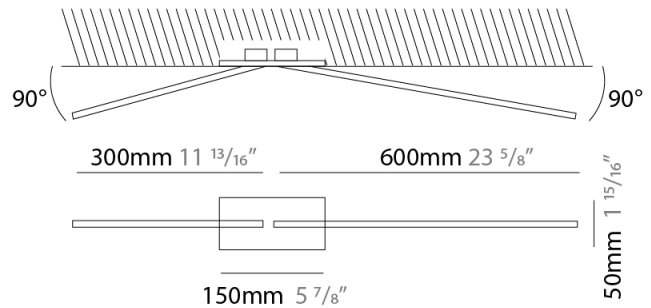

GENERAL

Series: Spillo
 Subseries: Spillo 1 Rod
 Partner: Icone
 Division: Design
 Installation: Surface
 Product Type: Wall Surface
 Mounting Location: Wall
 Light Distribution: Adjustable

PHYSICAL

Shape: Rectangle
 Width (mm): 32
 Width (in): 1 1/4
 Height (mm): 600
 Height (in): 23 5/8
 Extension (mm): 560
 Extension (in): 22 1/16
 Fixture Finish: WHI / WHC / BLK / BGD
 Fixture Material: Brass

Shape: Rectangle
 Length (mm): 50
 Length (in): 1 ¹⁵/₁₆
 Width (mm): 900
 Width (in): 35 ⁷/₁₆
 Height (mm): 600
 Height (in): 23 ⁵/₈
 Fixture Finish: WHI / BLK / CHR / BGD
 Fixture Material: Brass

ELECTRICAL

LED

Color Temperature (°K): 2700 / 3000
 Nominal Lumen (lm): 990
 CRI: >90 CRI
 Lamp Life (hrs): 50000

OPTICAL

Adjustability: Tilt 90°

RATINGS AND CERTIFICATIONS

Certified By: Certified for North American Standards
 IP rating: IP20