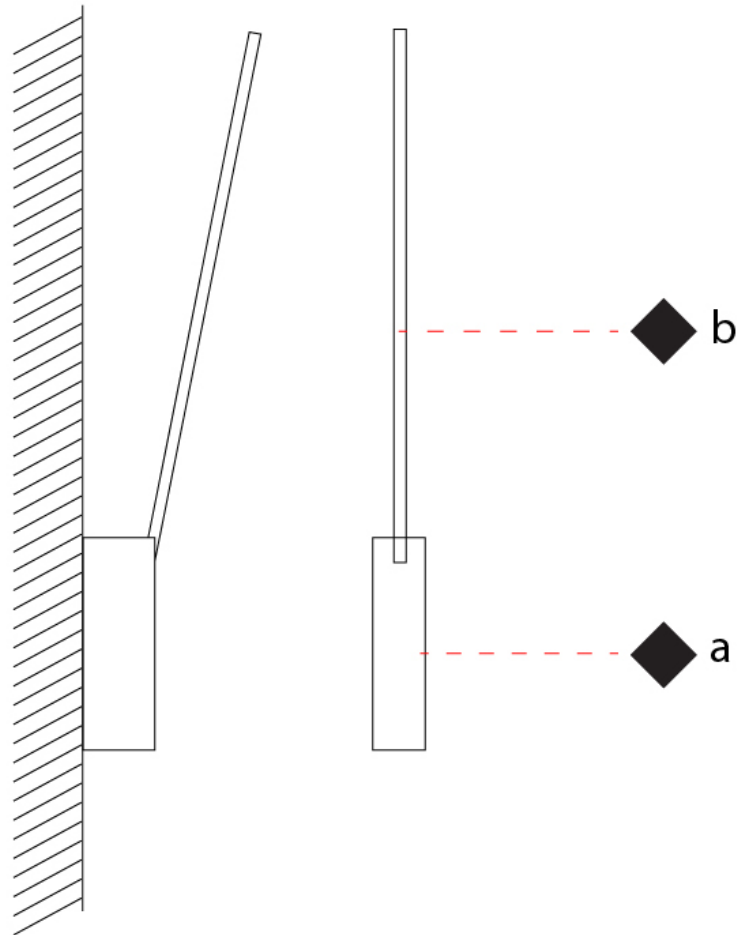

SPILLO 1 ROD SURFACE

D42033-

PROJECT _____

TYPE _____

SPECIFIER _____

QUANTITY _____

DATE _____

D